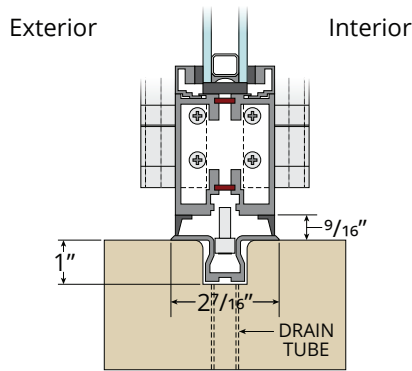

SI3000 G2 Folding Glass Wall – Water Performance

TOP LOAD ONLY – INFOLD

Surface Mount ADA Sill
Limited/no water performance

ADA Recessed Flush Hat Sill
Limited/no water performance

Recessed Flush Hat Sill
Limited/no water performance

Surface Mount Sill
Limited/no water performance

Thermal Surface Mount ADA Sill
Limited/no water performance

SI3000 G2 Folding Glass Wall – Water Performance

TOP OR BOTTOM LOAD – INFOLD