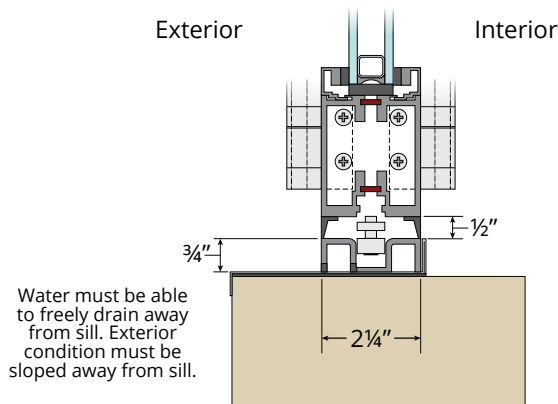

SI3000 G2 Folding Glass Wall – Water Performance

TOP LOAD ONLY – INFOLD

Surface Mount ADA Sill
Limited/no water performance

ADA Recessed Flush Hat Sill
Limited/no water performance

Recessed Flush Hat Sill
Limited/no water performance

Surface Mount Sill
Limited/no water performance

Thermal Surface Mount ADA Sill
Limited/no water performance

SI3000 G2 Folding Glass Wall – Water Performance

TOP OR BOTTOM LOAD – INFOLD