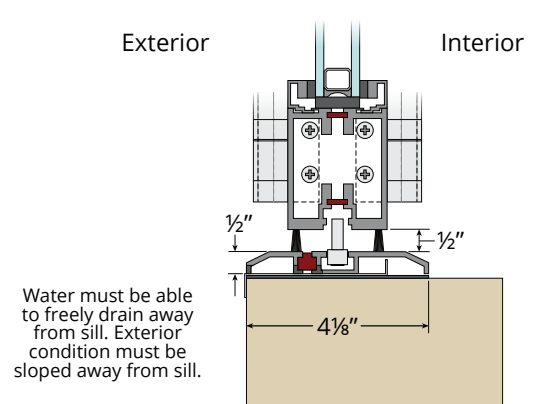

SI3000 G2 Folding Glass Wall – Water Performance

TOP LOAD ONLY – INFOLD

Surface Mount ADA Sill
Limited/no water performance

ADA Recessed Flush Hat Sill
Limited/no water performance

Recessed Flush Hat Sill
Limited/no water performance

Surface Mount Sill
Limited/no water performance

Thermal Surface Mount ADA Sill
Limited/no water performance

SI3000 G2 Folding Glass Wall – Water Performance

TOP OR BOTTOM LOAD – INFOLD