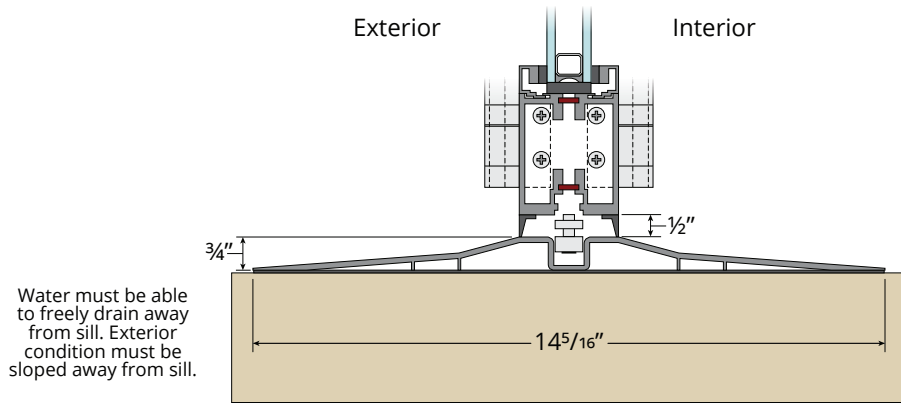

SI3000 G2 Folding Glass Wall – Water Performance

TOP LOAD ONLY – INFOLD

Surface Mount ADA Sill
Limited/no water performance

ADA Recessed Flush Hat Sill
Limited/no water performance

Recessed Flush Hat Sill
Limited/no water performance

Surface Mount Sill
Limited/no water performance

Thermal Surface Mount ADA Sill
Limited/no water performance

SI3000 G2 Folding Glass Wall – Water Performance

TOP OR BOTTOM LOAD – INFOLD