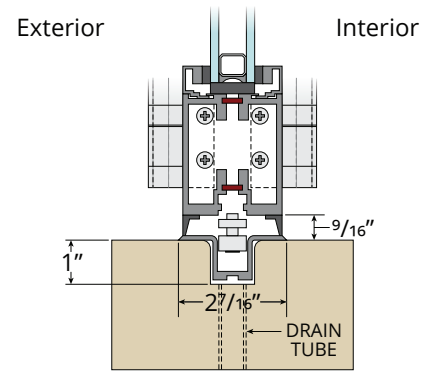

SI3000 G2 Folding Glass Wall – Water Performance

TOP LOAD ONLY – INFOLD

Surface Mount ADA Sill
Limited/no water performance

ADA Recessed Flush Hat Sill
Limited/no water performance

Recessed Flush Hat Sill
Limited/no water performance

Surface Mount Sill
Limited/no water performance

Thermal Surface Mount ADA Sill
Limited/no water performance

SI3000 G2 Folding Glass Wall – Water Performance

TOP OR BOTTOM LOAD – INFOLD