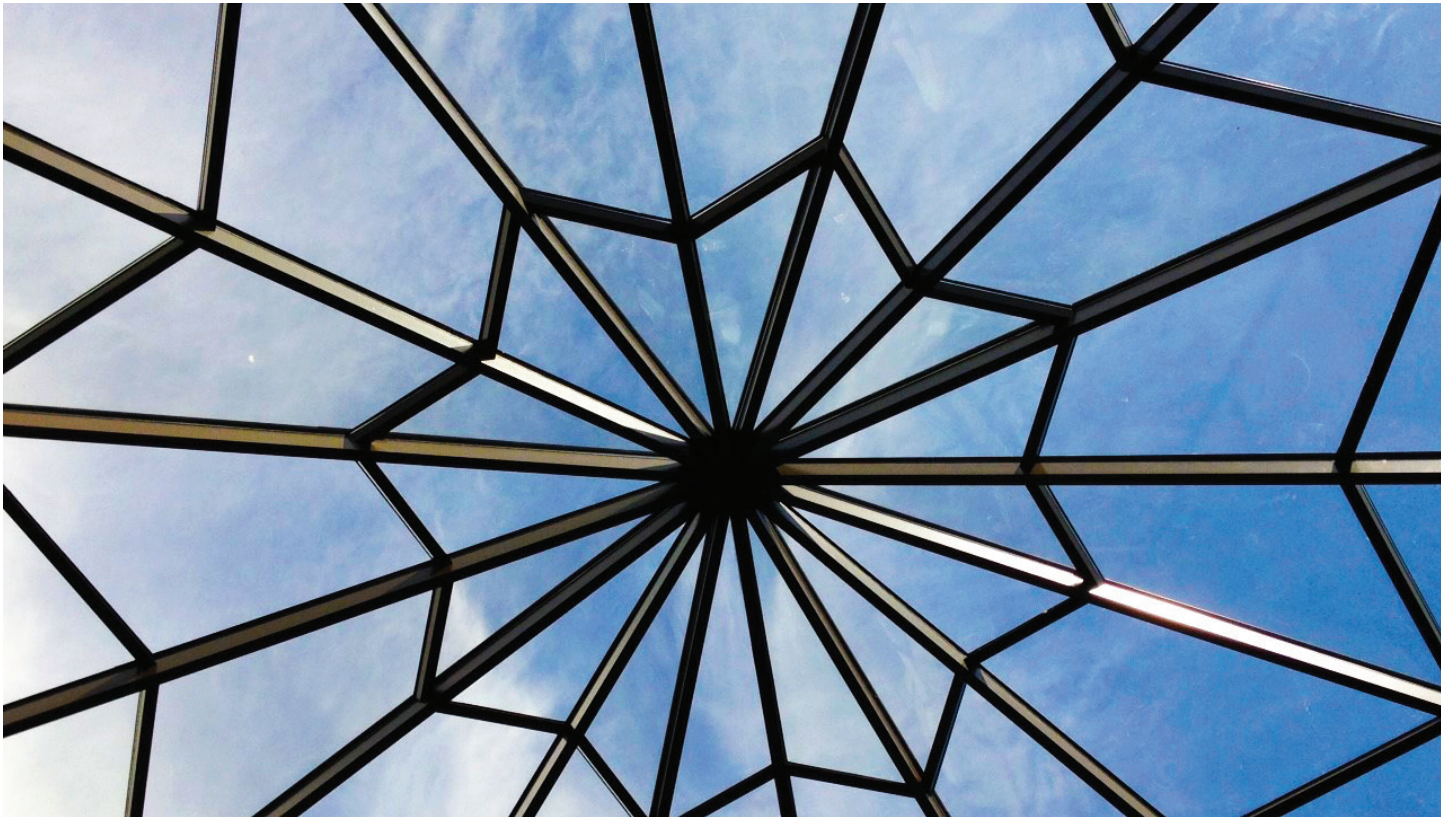

# SOLAR INNOVATIONS® CASE STUDY

Project 15-09-10 | Edition 05.11.17

SERIES  
SI5600 Custom 16 Sided Polygonal Skylight

FINISH  
Custom "Medium  
Bronze"

GLAZING  
1" Bronze Tempered over 5/16" Clear SN-68 Annealed  
Laminated Insulated

to the correlation of natural light with improved moods, increased productivity, and higher quality sleep cycles. The architect envisioned a 16-sided polygonal structure that would taper to a single point. The opening for the skylight would exceed 30 feet at its greatest length. The only drawback of this impressive star-shaped design was the complexity and structural needs of the design at its size.

### High Strength Aluminum Solution

Solar Innovations® answered the call and worked with the architect to design and manufacture the unique skylight. Solar Innovations® in-house engineering team utilized the high-strength and lightweight properties of aluminum to accommodate the span and complexity of the 16-sided polygonal skylight. Heavy aluminum glazing bars were chosen and the skylight was constructed in an alternating series of valleys and peaks. Solar Innovations® provided a custom color match finish to seamlessly blend into the center's color palette.

this striking, geometrically complex skylight will surely become the architect's desired focal point once the wellness center reaches completion.