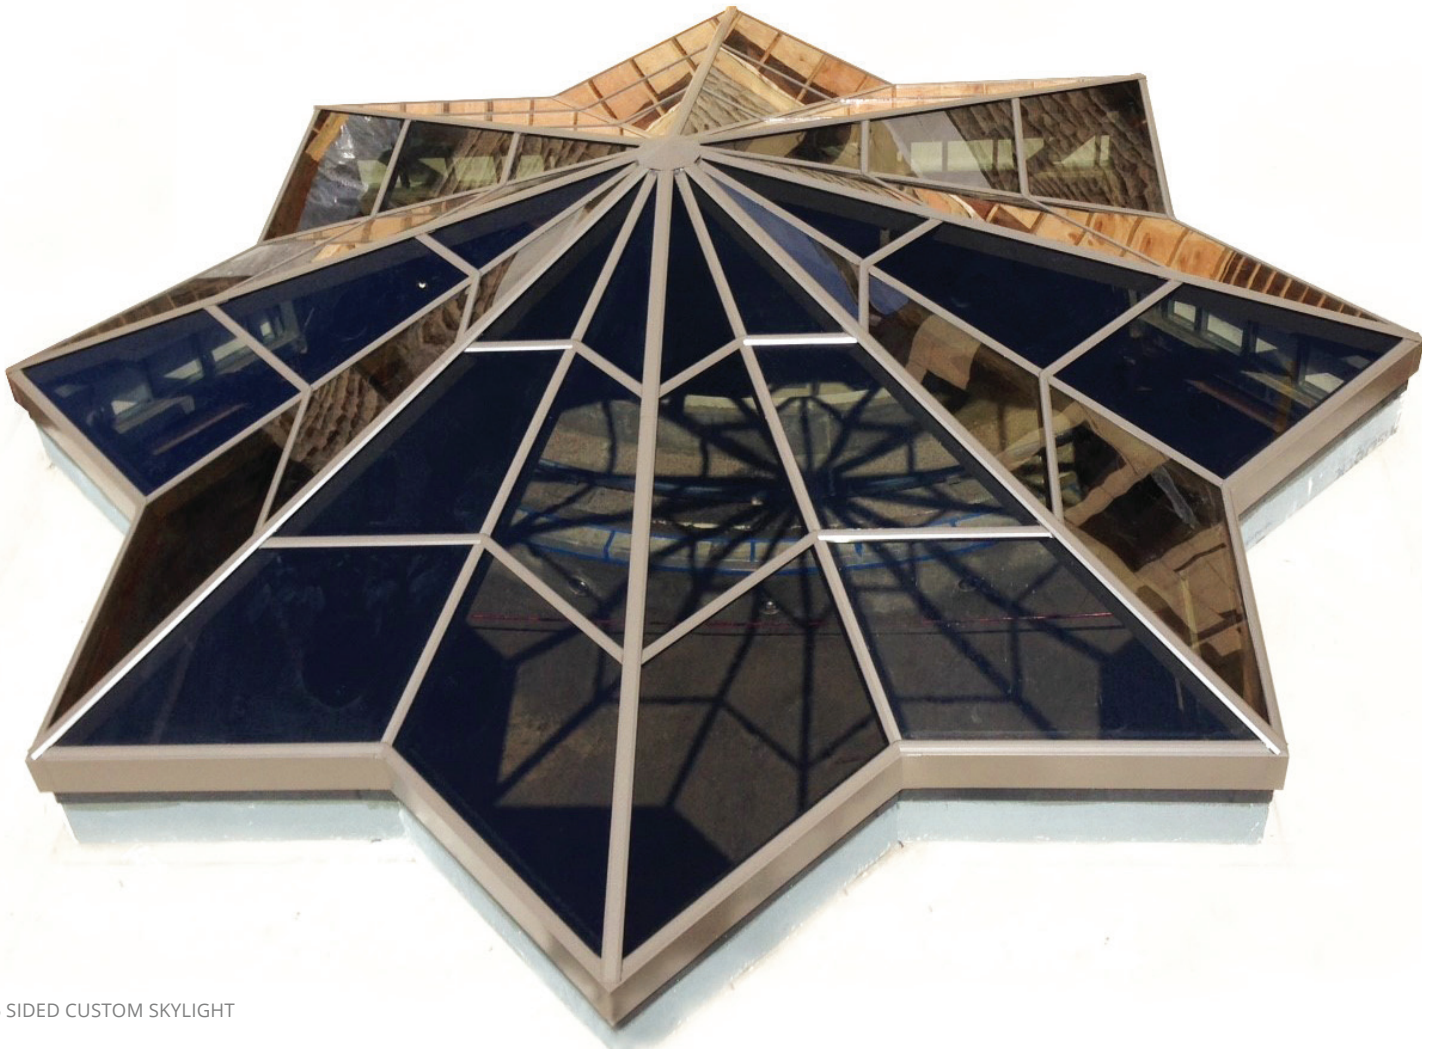

High Strength Aluminum Solution

Solar Innovations® answered the call and worked with the architect to design and manufacture the unique skylight. Solar Innovations® in-house engineering team utilized the high-strength and lightweight properties of aluminum to accommodate the span and complexity of the 16-sided polygonal skylight. Heavy aluminum glazing bars were chosen and the skylight was constructed in an alternating series of valleys and peaks. Solar Innovations® provided a custom color match finish to seamlessly blend into the center's color palette.

Once manufactured, the skylight was delivered to the job site and carefully installed by the Solar Innovations® Install Team. The skylight capitalizes on southeastern sunlight to provide daylighting to the centralized pool room, adding to the ambience and serenity of the space. Through Solar Innovations® engineering and design,

this striking, geometrically complex skylight will surely become the architect's desired focal point once the wellness center reaches completion.

THE RESULT

With the vision of Ryan and the products of Solar Innovations®, the skylight became a bright, durable focal point for the pool area. Customers will get their extra dosage of sunlight while being protected from the harsh elements. Now clients can relax in style.

TO LEARN MORE ABOUT SKYLIGHTS AND OUR OTHER PRODUCTS, VISIT [SOLARINNOVATIONS.COM/SKYLIGHTS](https://www.solarinnovations.com/skylights).

16 SIDED CUSTOM SKYLIGHT