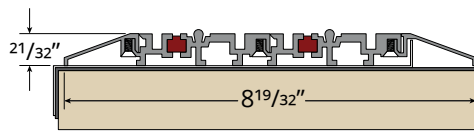

# SI8000 G3 Lift-Slide Doors – Water Performance

Exterior Interior

**G3 Lift-Slide Thermal Sill — 5/8" Flat Sill With No Up Leg**  
 Limited/no expected field water performance

Exterior Interior

**G3 Lift-Slide Thermal Sill — 1 1/2" Up Leg**  
 8PSF expected field water performance

Exterior Interior

**G3 Lift-Slide Thermal Sill — 3" Up Leg**  
 12PSF expected field water performance

**G3 Lift-Slide ADA Tank Sill**  
 12PSF expected field water performance  
 Can use exterior weep flaps or drain tubes  
 ADA compliant

Please note: only standard sill and up leg options are shown. Other variations are available upon request.