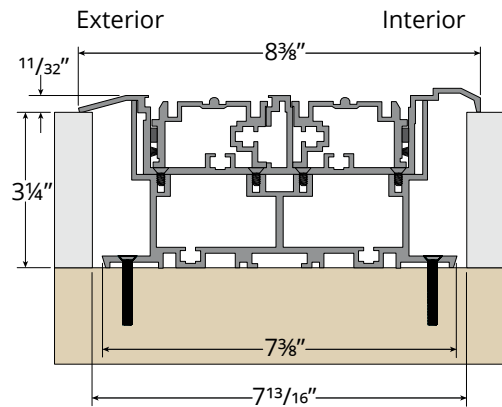

# SI8000 G3 Lift-Slide Doors – Water Performance

Exterior Interior

**G3 Lift-Slide Thermal Sill — 5/8" Flat Sill With No Up Leg**  
 Limited/no expected field water performance

Exterior Interior

**G3 Lift-Slide Thermal Sill — 1 1/2" Up Leg**  
 8PSF expected field water performance

Exterior Interior

**G3 Lift-Slide Thermal Sill — 3" Up Leg**  
 12PSF expected field water performance

**G3 Lift-Slide ADA Tank Sill**  
 12PSF expected field water performance  
 Can use exterior weep flaps or drain tubes  
 ADA compliant

Please note: only standard sill and up leg options are shown. Other variations are available upon request.