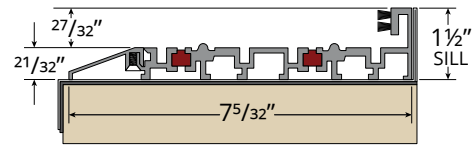

# SI8000 G3 Lift-Slide Doors – Water Performance

Exterior Interior

**G3 Lift-Slide Thermal Sill — 5/8" Flat Sill With No Up Leg**  
 Limited/no expected field water performance

Exterior Interior

**G3 Lift-Slide Thermal Sill — 1 1/2" Up Leg**  
 8PSF expected field water performance

Exterior Interior

**G3 Lift-Slide Thermal Sill — 3" Up Leg**  
 12PSF expected field water performance

**G3 Lift-Slide ADA Tank Sill**  
 12PSF expected field water performance  
 Can use exterior weep flaps or drain tubes  
 ADA compliant

Please note: only standard sill and up leg options are shown. Other variations are available upon request.