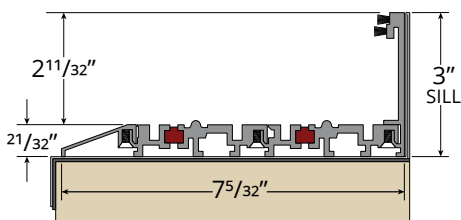

# SI8000 G3 Lift-Slide Doors – Water Performance

Exterior Interior

**G3 Lift-Slide Thermal Sill — 5/8" Flat Sill With No Up Leg**  
 Limited/no expected field water performance

Exterior Interior

**G3 Lift-Slide Thermal Sill — 1 1/2" Up Leg**  
 8PSF expected field water performance

Exterior Interior

**G3 Lift-Slide Thermal Sill — 3" Up Leg**  
 12PSF expected field water performance

**G3 Lift-Slide ADA Tank Sill**  
 12PSF expected field water performance  
 Can use exterior weep flaps or drain tubes  
 ADA compliant